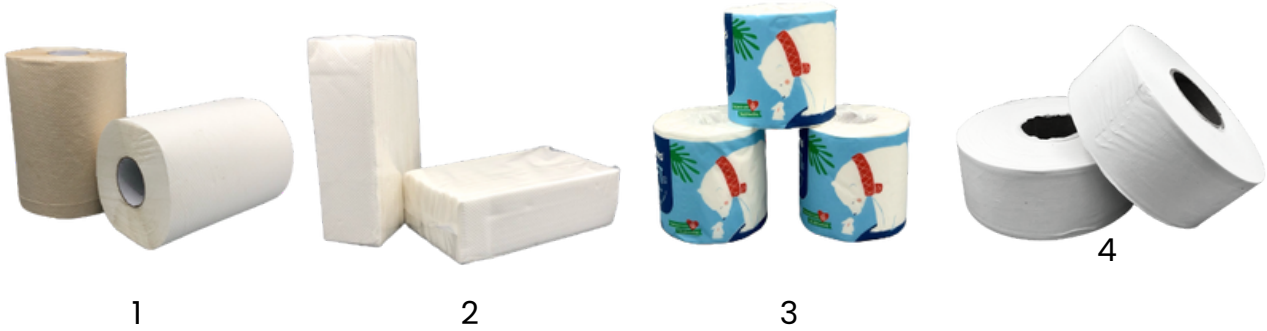

JANITORIAL

Hand Towel & Toilet Tissue

NO	SKU	DIMENSION	STYLE	CASE PACK
1	RTW350	8"*350ft	Kraft	8"*350ft/12roll
	RTB350	8"*350ft	White	8"*350ft/12roll
2	MFTW4000	8.6*9.1"	White Multi-Fold	20*200/4000pc
3	TR48	4"*90ft	2ply Standard	300sheet*48rolls
4	JR08100	3.5"*1000ft	2ply Jumbo	1000ft*8roll
	JR12100	3.5"*1000ft	2ply Jumbo	1000ft*12roll